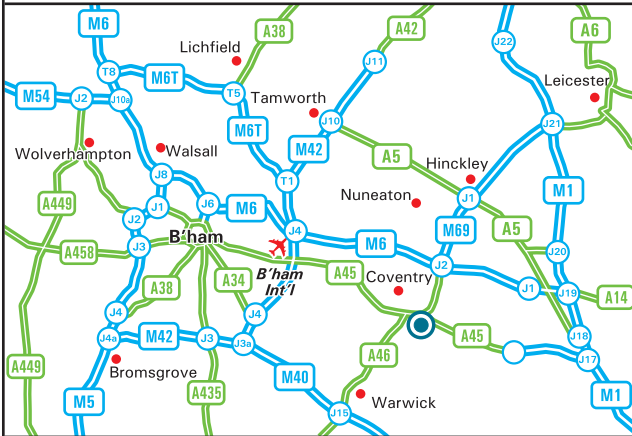

HTA GROUP LIMITED

Units 7040-7060 Middlemarch Business park
Siskin Parkway East Coventry CV3 4PE
tel 02476 516100 fax 02476 511963
email sales@htagroup.co.uk
www.htagroup.co.uk

From M6

- Leave the motorway at junction 2, and join the A46 towards Coventry.
 - Remain on the A46 for 5 miles to the Tollbar roundabout junction with the A45.
 - Take the second exit signed Baginton / Coventry Airport.
 - At the next roundabout take the first exit, onto Siskin Drive.
 - Take the first exit at the next roundabout onto Siskin Parkway East.
 - At the next roundabout take the second exit remaining on Siskin Parkway East.
 - HTA is the first entrance on the right, (see inset).
- #### From M40
- Leave the motorway at junction 15 and take the A46 towards Coventry/Leamington.
 - Follow A46 for approx 10 miles, leave A46 at the junction with the A45, turn right onto the A45 for approx 1 mile to the Tollbar roundabout junction with the A45.
 - Take the fourth exit signed Baginton / Coventry Airport.
 - At the next roundabout take the first exit, onto Siskin Drive.
 - Take the first exit at the next roundabout onto Siskin Parkway East.
 - At the next roundabout take the second exit remaining on Siskin Parkway East.
 - HTA is the first entrance on the right, (see inset).
- #### By Train

- Coventry station is served by trains from B'ham International, B'ham New Street, Northampton, Milton Keynes Central and London Euston stations.
- Taxis are available at Coventry Station, (distance 5 miles).